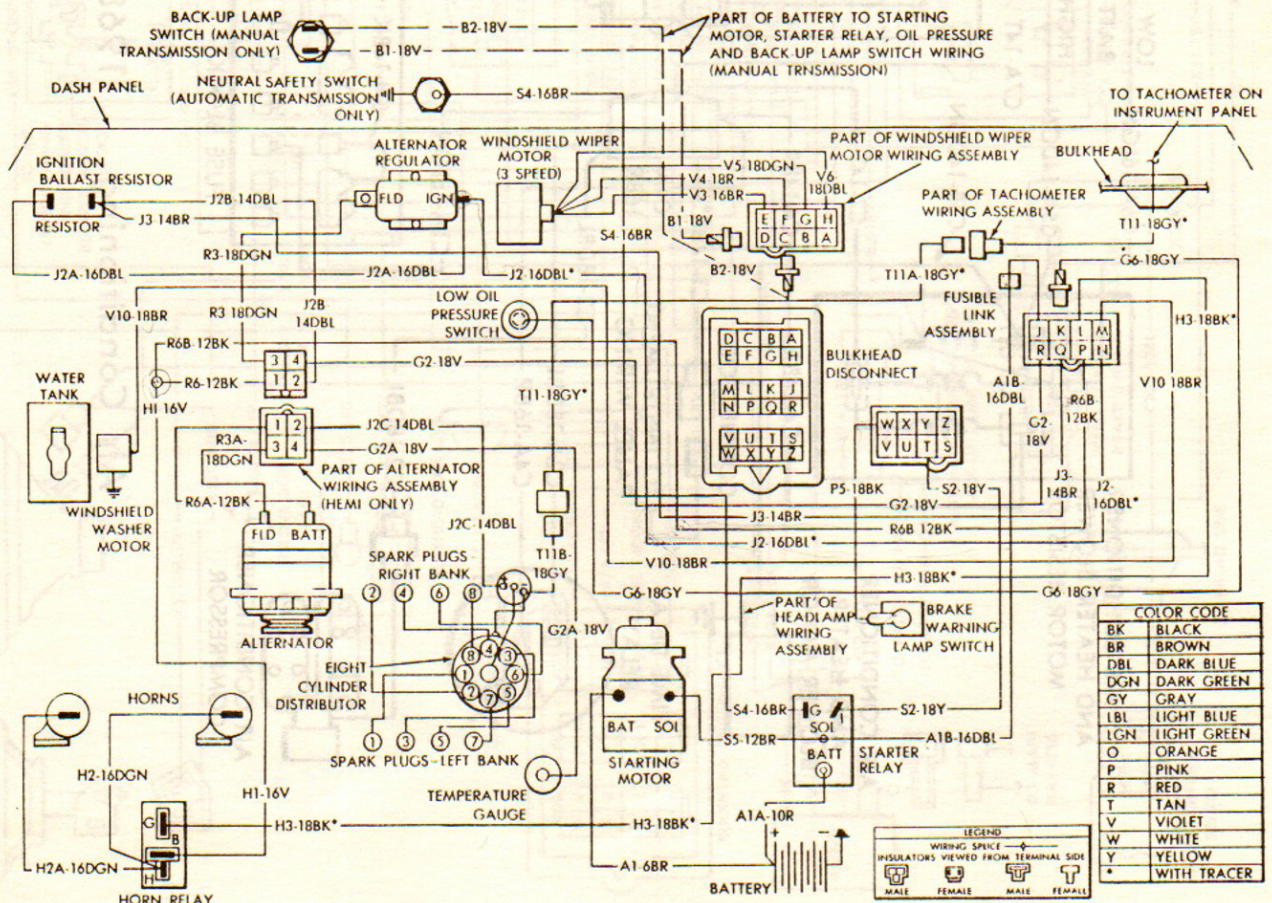

Engine Compartment . . 1968 Belvedere & Satellite (exc. Hemi)

COLOR CODE	
BK	BLACK
BR	BROWN
DBL	DARK BLUE
DGN	DARK GREEN
GY	GRAY
LBL	LIGHT BLUE
LGN	LIGHT GREEN
O	ORANGE
P	PINK
R	RED
T	TAN
V	VIOLET
W	WHITE
Y	YELLOW
*	WITH TRACER

COLOR CODE	
BK	BLACK
DBL	DARK BLUE
R	RED
Y	YELLOW
*	WITH TRACER

Speed Control . . 1968-69

COLOR CODE	
BK	BLACK
BR	BROWN
DBL	DARK BLUE
DGN	DARK GREEN
GY	GRAY
LBL	LIGHT BLUE
LGN	LIGHT GREEN
O	ORANGE
P	PINK
R	RED
T	TAN
V	VIOLET
W	WHITE
Y	YELLOW
*	WITH TRACER