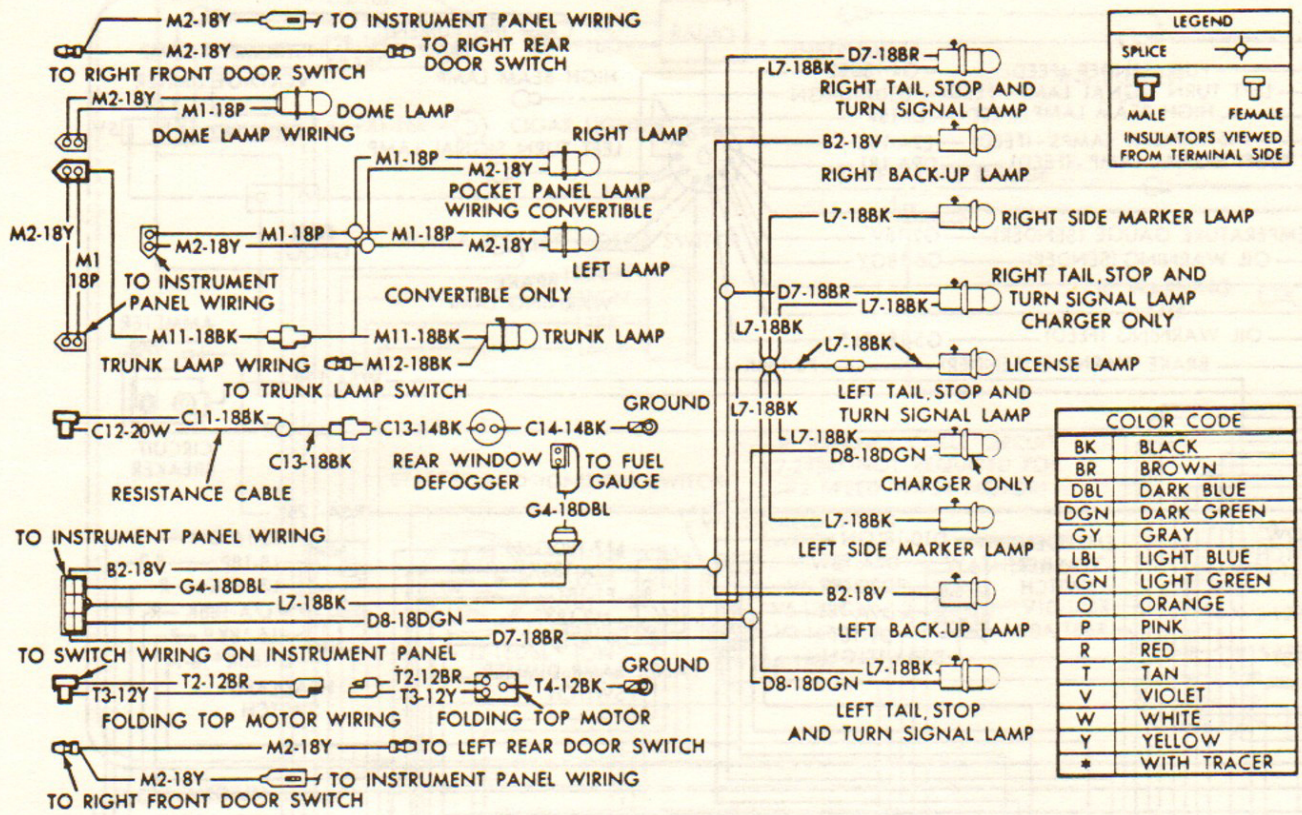

Air Conditioning . . 1968 Belvedere & Satellite

1968—INSTRUMENT PANEL ACCESSORY WIRING DIAGRAM—BELVEDERE & SATELLITE

Body Wiring . . . 1968 Belvedere & Satellite (exc. Wagon)

Body Wiring . . . 1968 Belvedere & Satellite Wagon

COLOR CODE	
BK	BLACK
DBL	DARK BLUE
R	RED
Y	YELLOW
*	WITH TRACER

Speed Control . . 1968-69

COLOR CODE	
BK	BLACK
BR	BROWN
DBL	DARK BLUE
DGN	DARK GREEN
GY	GRAY
LBL	LIGHT BLUE
LGN	LIGHT GREEN
O	ORANGE
P	PINK
R	RED
T	TAN
V	VIOLET
W	WHITE
Y	YELLOW
*	WITH TRACER