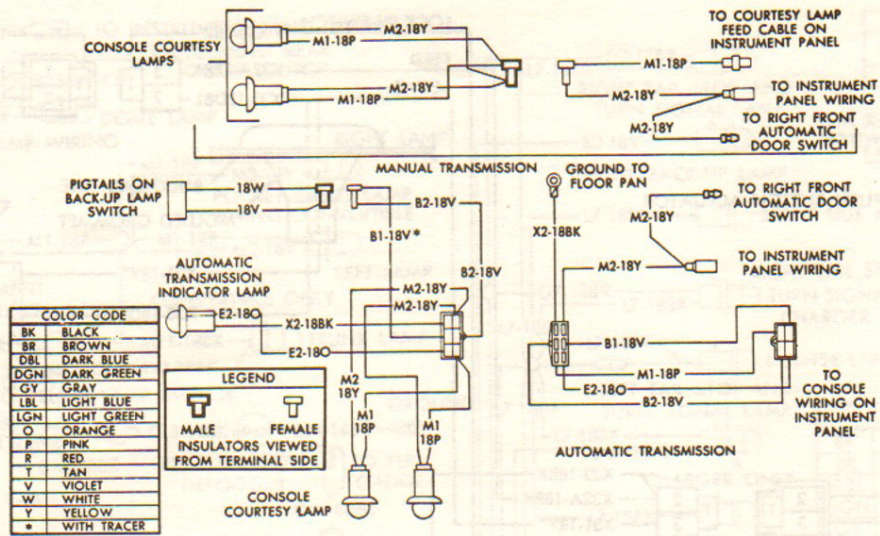

Console Wiring . . 1968 Belvedere & Satellite