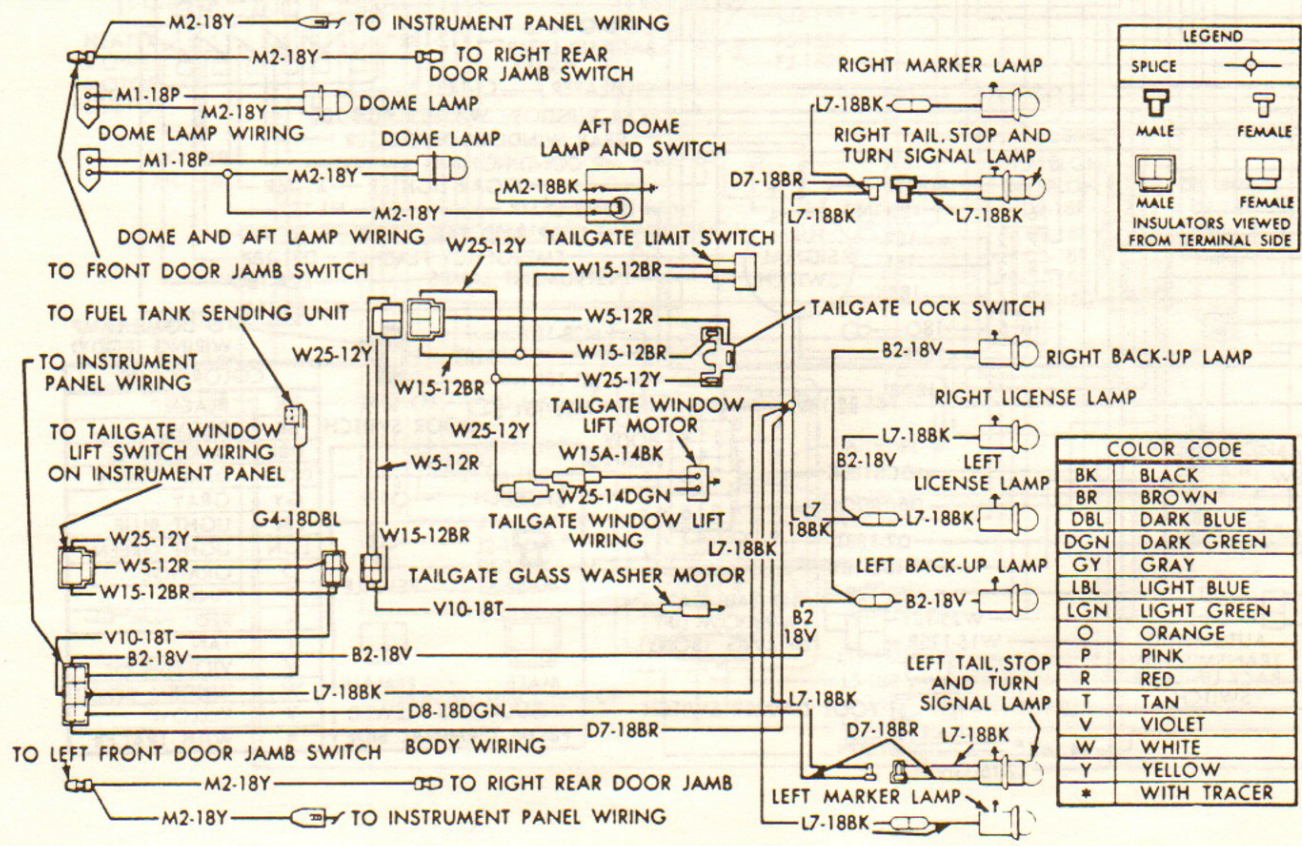

Air Conditioning . . 1968 Belvedere & Satellite

1968—INSTRUMENT PANEL ACCESSORY WIRING DIAGRAM—BELVEDERE & SATELLITE

Body Wiring . . . 1968 Belvedere & Satellite (exc. Wagon)

Body Wiring . . . 1968 Belvedere & Satellite Wagon

COLOR CODE	
BK	BLACK
DBL	DARK BLUE
R	RED
Y	YELLOW
*	WITH TRACER

Speed Control . . 1968-69

COLOR CODE	
BK	BLACK
BR	BROWN
DBL	DARK BLUE
DGN	DARK GREEN
GY	GRAY
LBL	LIGHT BLUE
LGN	LIGHT GREEN
O	ORANGE
P	PINK
R	RED
T	TAN
V	VIOLET
W	WHITE
Y	YELLOW
*	WITH TRACER