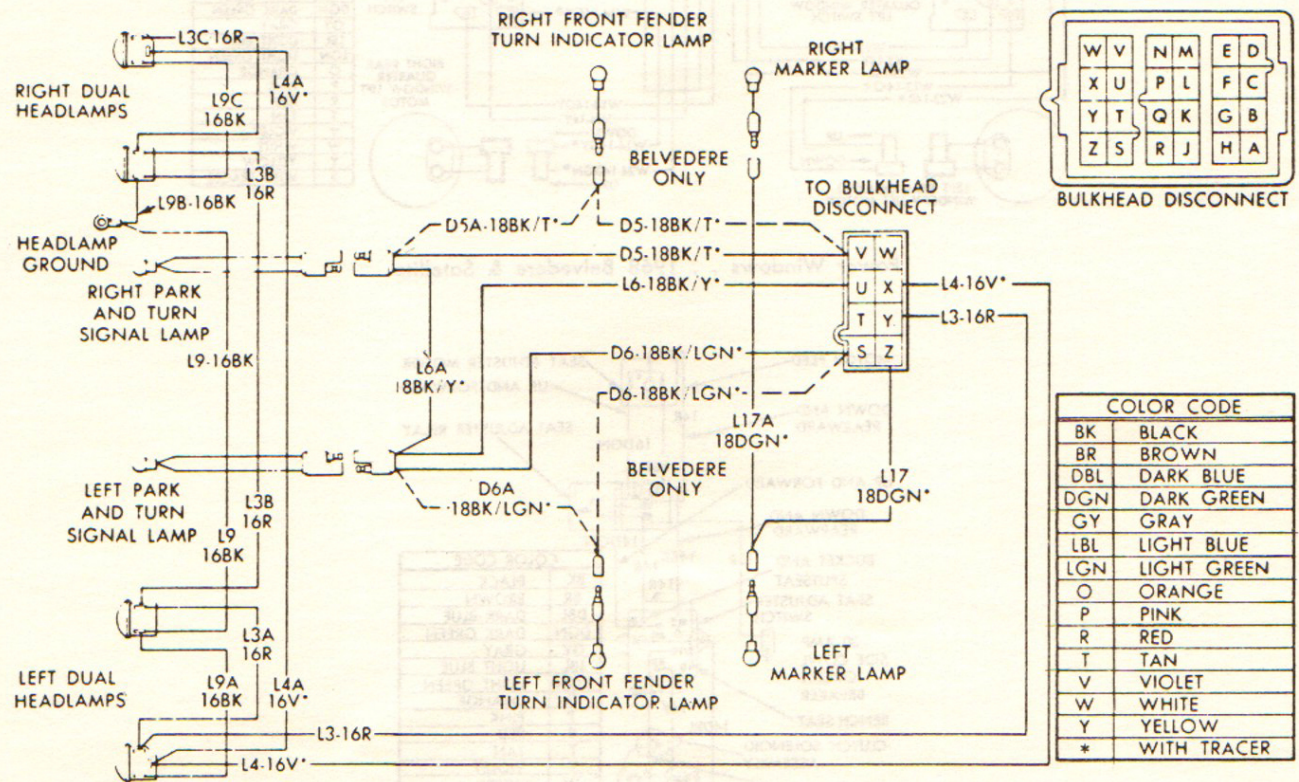

Engine Compartment . . 1968 Belvedere & Satellite (exc. Hemi)

COLOR CODE	
BK	BLACK
BR	BROWN
DBL	DARK BLUE
DGN	DARK GREEN
GY	GRAY
LBL	LIGHT BLUE
LGN	LIGHT GREEN
O	ORANGE
P	PINK
R	RED
T	TAN
V	VIOLET
W	WHITE
Y	YELLOW
*	WITH TRACER

Air Conditioning . . 1968 Belvedere & Satellite

1968—INSTRUMENT PANEL ACCESSORY WIRING DIAGRAM—BELVEDERE & SATELLITE

Body Wiring . . . 1968 Belvedere & Satellite (exc. Wagon)

Body Wiring . . . 1968 Belvedere & Satellite Wagon

COLOR CODE	
BK	BLACK
DBL	DARK BLUE
R	RED
Y	YELLOW
*	WITH TRACER

Speed Control . . 1968-69

COLOR CODE	
BK	BLACK
BR	BROWN
DBL	DARK BLUE
DGN	DARK GREEN
GY	GRAY
LBL	LIGHT BLUE
LGN	LIGHT GREEN
O	ORANGE
P	PINK
R	RED
T	TAN
V	VIOLET
W	WHITE
Y	YELLOW
*	WITH TRACER