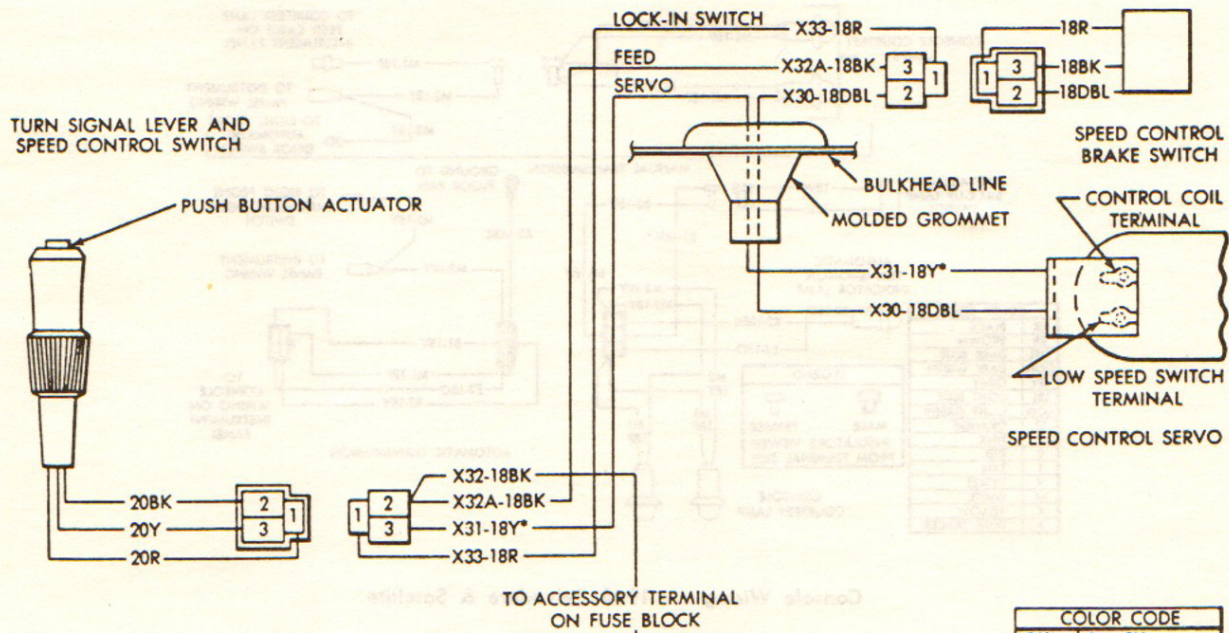

Air Conditioning . . 1968 Belvedere & Satellite

1968—INSTRUMENT PANEL ACCESSORY WIRING DIAGRAM—BELVEDERE & SATELLITE

Body Wiring . . . 1968 Belvedere & Satellite (exc. Wagon)

Body Wiring . . . 1968 Belvedere & Satellite Wagon

COLOR CODE	
BK	BLACK
DBL	DARK BLUE
R	RED
Y	YELLOW
*	WITH TRACER

Speed Control . . 1968-69

COLOR CODE	
BK	BLACK
BR	BROWN
DBL	DARK BLUE
DGN	DARK GREEN
GY	GRAY
LBL	LIGHT BLUE
LGN	LIGHT GREEN
O	ORANGE
P	PINK
R	RED
T	TAN
V	VIOLET
W	WHITE
Y	YELLOW
*	WITH TRACER