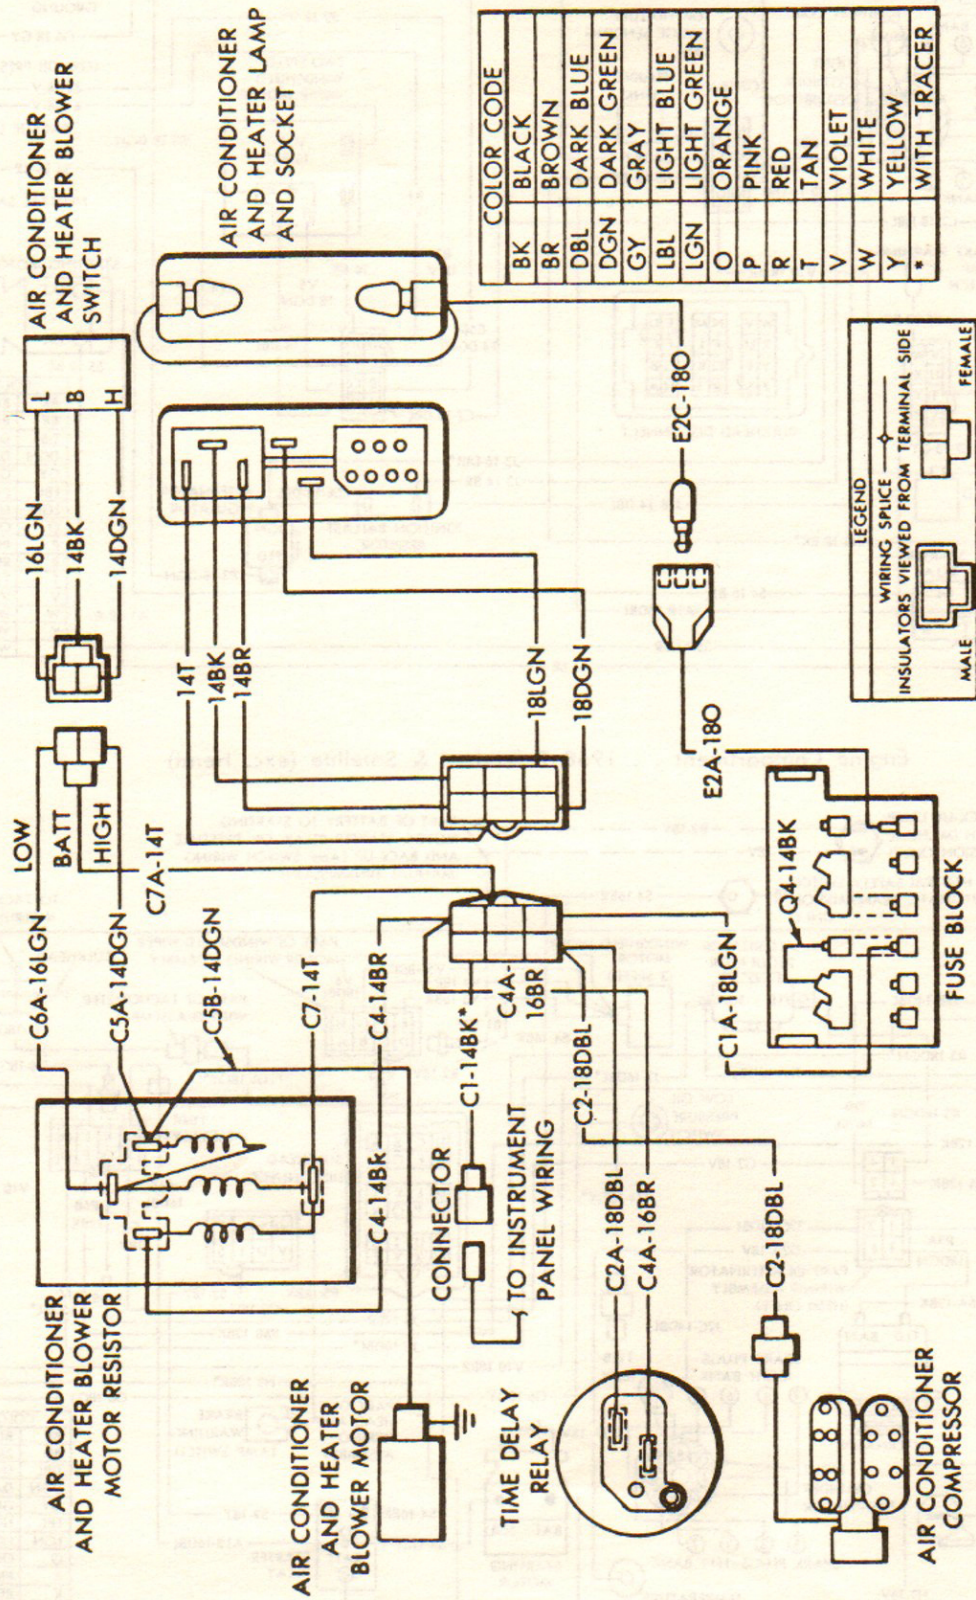

Engine Compartment . . 1968 Belvedere & Satellite (exc. Hemi)

COLOR CODE	
BK	BLACK
BR	BROWN
DBL	DARK BLUE
DGN	DARK GREEN
GY	GRAY
LBL	LIGHT BLUE
LGN	LIGHT GREEN
O	ORANGE
P	PINK
R	RED
T	TAN
V	VIOLET
W	WHITE
Y	YELLOW
*	WITH TRACER

COLOR CODE	
BK	BLACK
DBL	DARK BLUE
R	RED
Y	YELLOW
*	WITH TRACER

Speed Control . . 1968-69

COLOR CODE	
BK	BLACK
BR	BROWN
DBL	DARK BLUE
DGN	DARK GREEN
GY	GRAY
LBL	LIGHT BLUE
LGN	LIGHT GREEN
O	ORANGE
P	PINK
R	RED
T	TAN
V	VIOLET
W	WHITE
Y	YELLOW
*	WITH TRACER