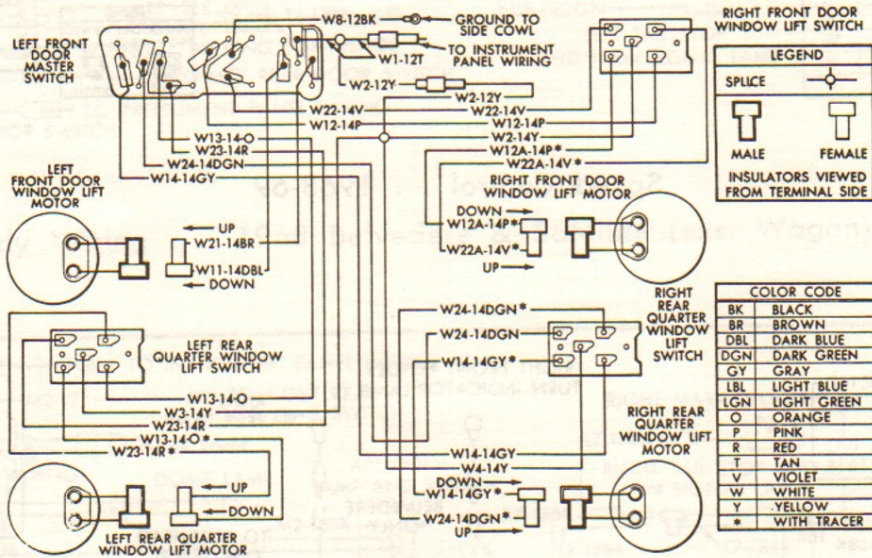

Air Conditioning . . 1968 Belvedere & Satellite

1968—INSTRUMENT PANEL ACCESSORY WIRING DIAGRAM—BELVEDERE & SATELLITE

Body Wiring . . . 1968 Belvedere & Satellite (exc. Wagon)

Body Wiring . . . 1968 Belvedere & Satellite Wagon

COLOR CODE	
BK	BLACK
DBL	DARK BLUE
R	RED
Y	YELLOW
*	WITH TRACER

Speed Control . . 1968-69

COLOR CODE	
BK	BLACK
BR	BROWN
DBL	DARK BLUE
DGN	DARK GREEN
GY	GRAY
LBL	LIGHT BLUE
LGN	LIGHT GREEN
O	ORANGE
P	PINK
R	RED
T	TAN
V	VIOLET
W	WHITE
Y	YELLOW
*	WITH TRACER

Front End Lighting . . 1968 Belvedere & Satellite

Console Wiring . . 1968 Belvedere & Satellite

Power Windows . . 1968 Belvedere & Satellite