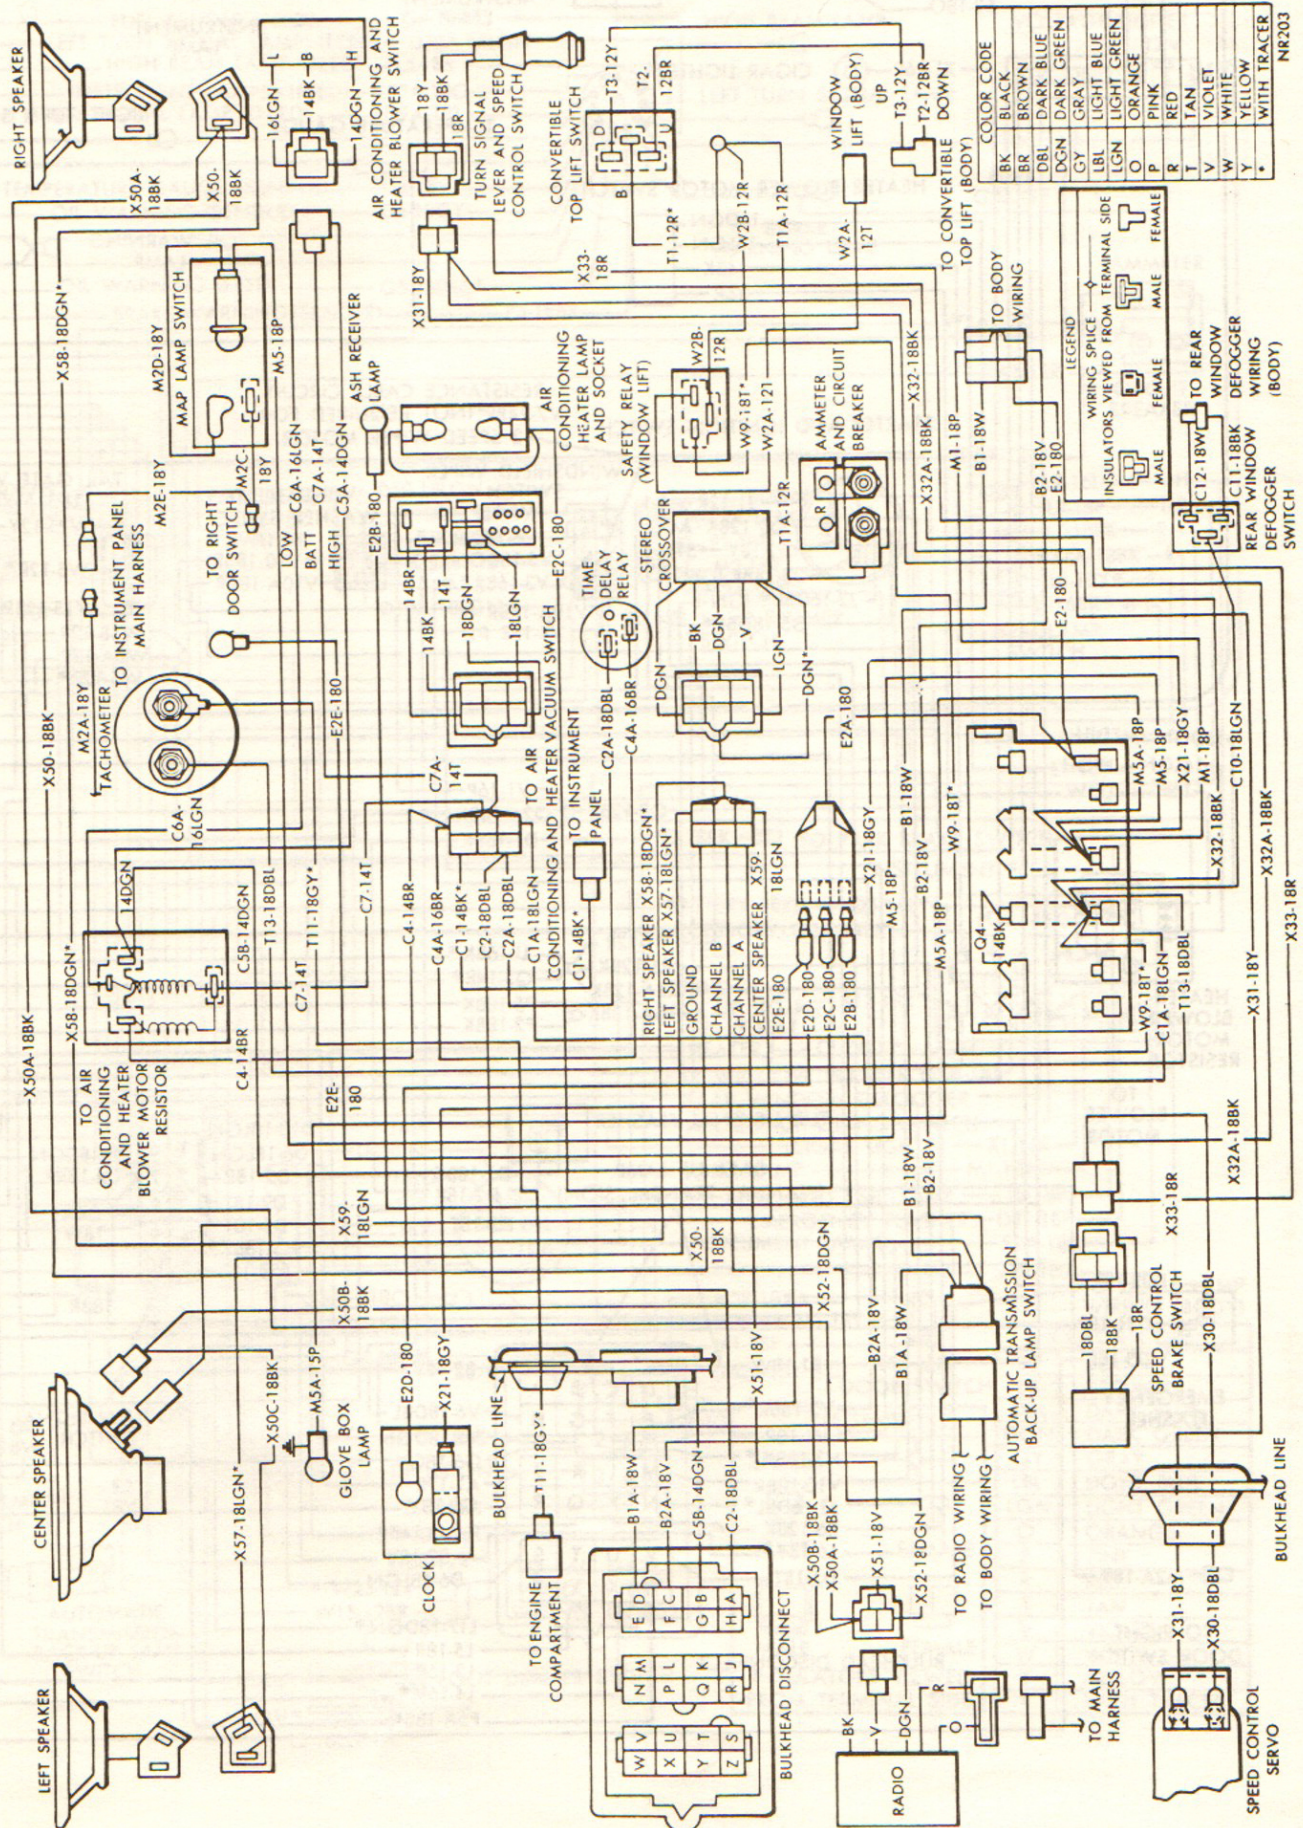

1968—INSTRUMENT PANEL ACCESSORY WIRING DIAGRAM—BELVEDERE & SATELLITE